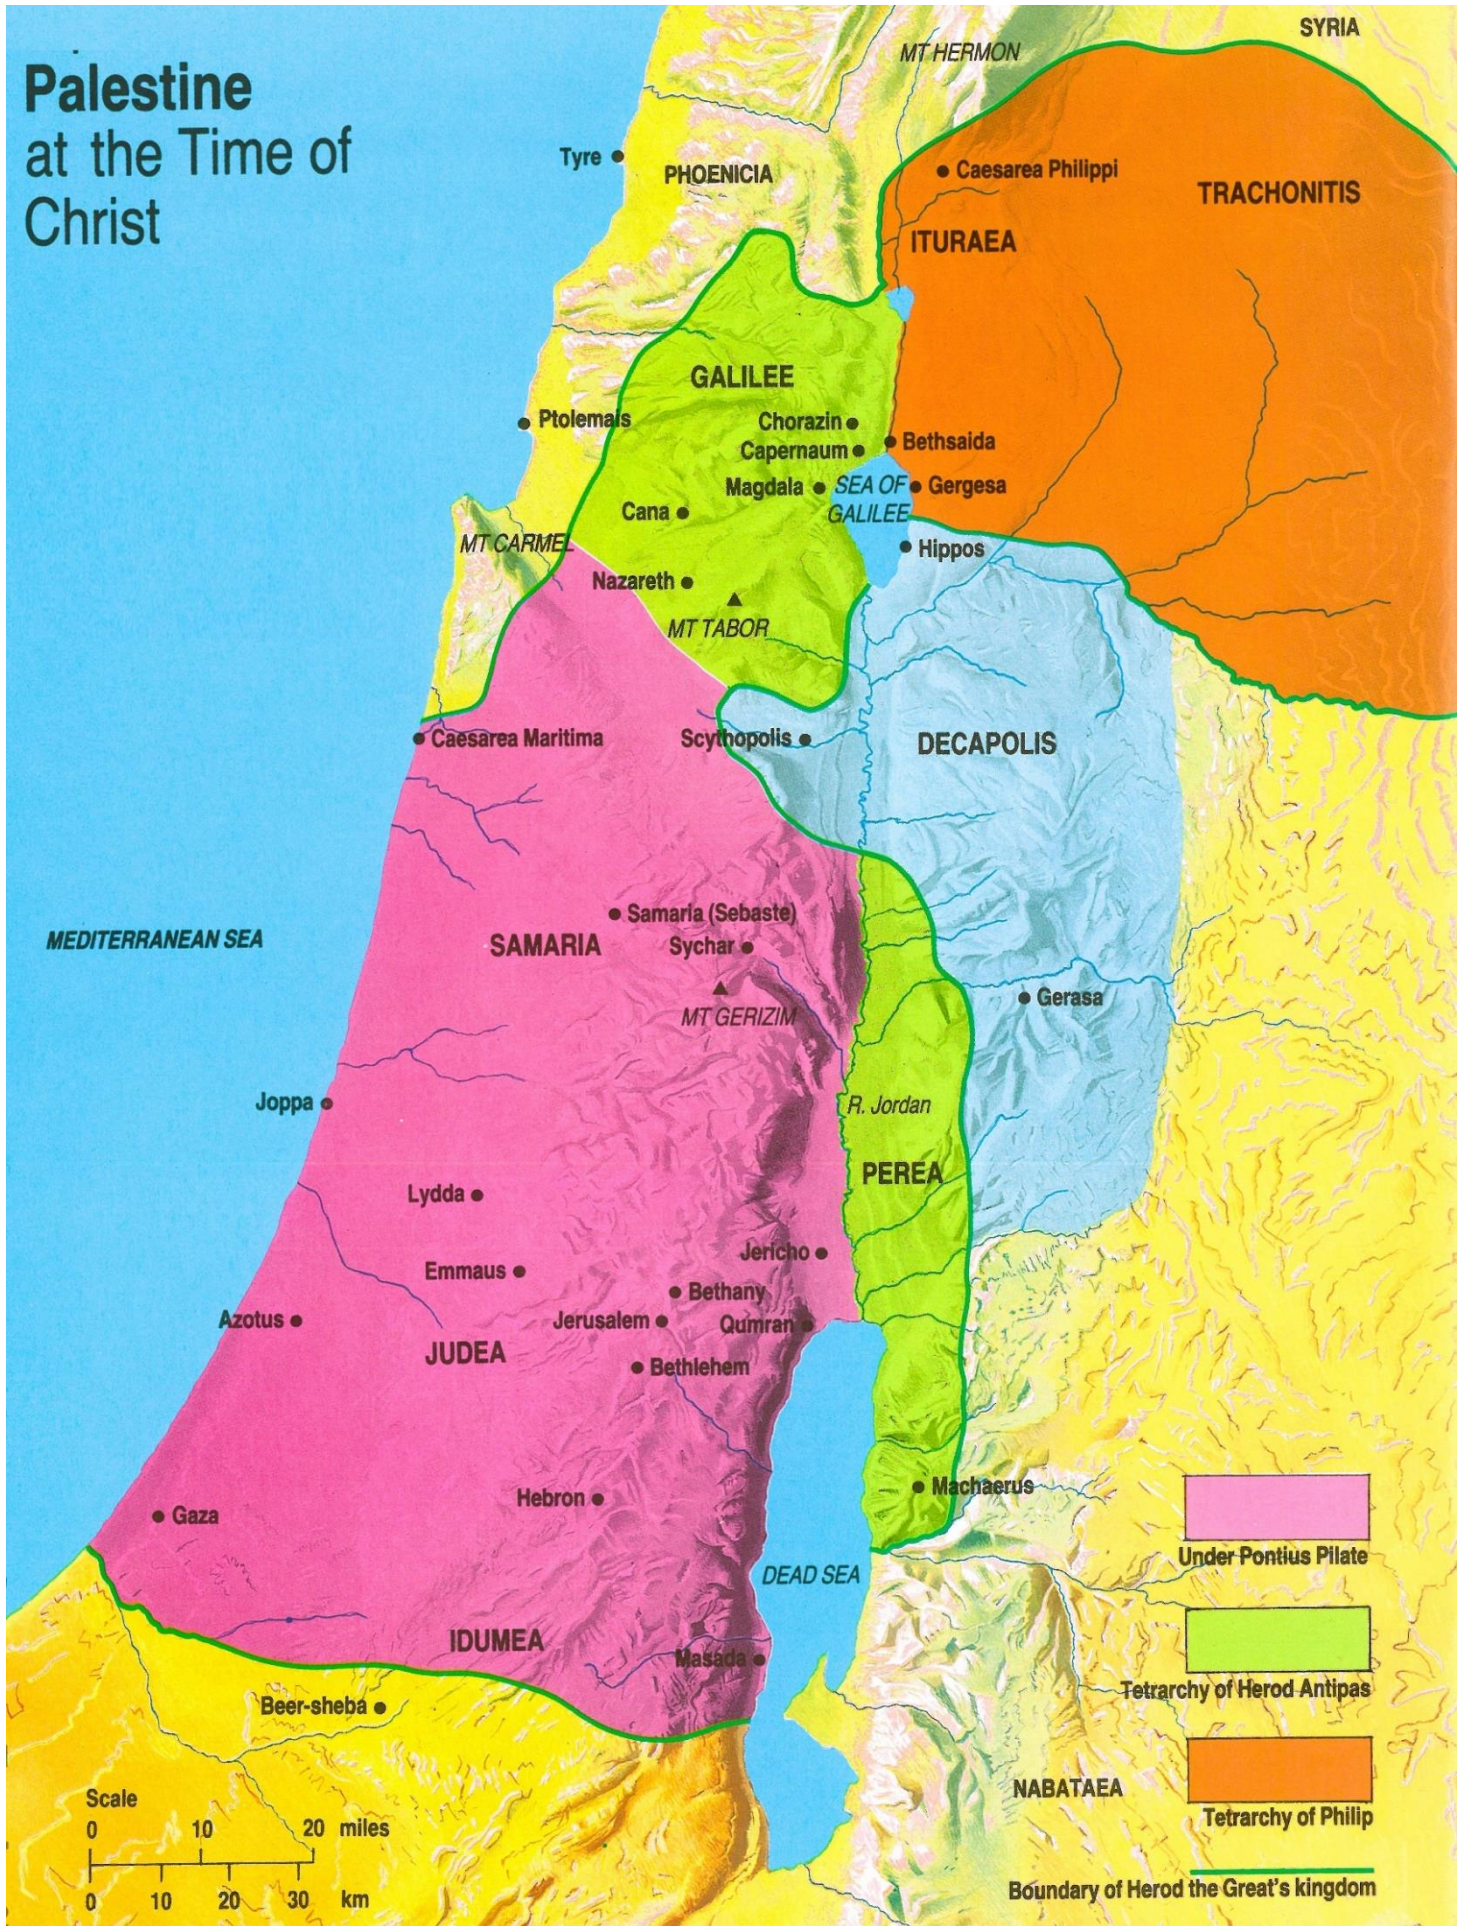

Fr Jock writes: 'In the RCIA recently, we've been looking at the Old Testament and the New Testament and the group found it really helpful to approach both through good maps of the country of Israel/Palestine as it was at the time... as a result we thought it might be useful for all our parishioners - and newsletter readers - to have the same opportunity, particularly with everybody being given a copy of St Mark's Gospel... The map on the other side also shows where significant events happened in Jesus' life.'

The Ministry of Jesus

Significant locations connected with his ministry

— Road network

Great Sea

Western Sea